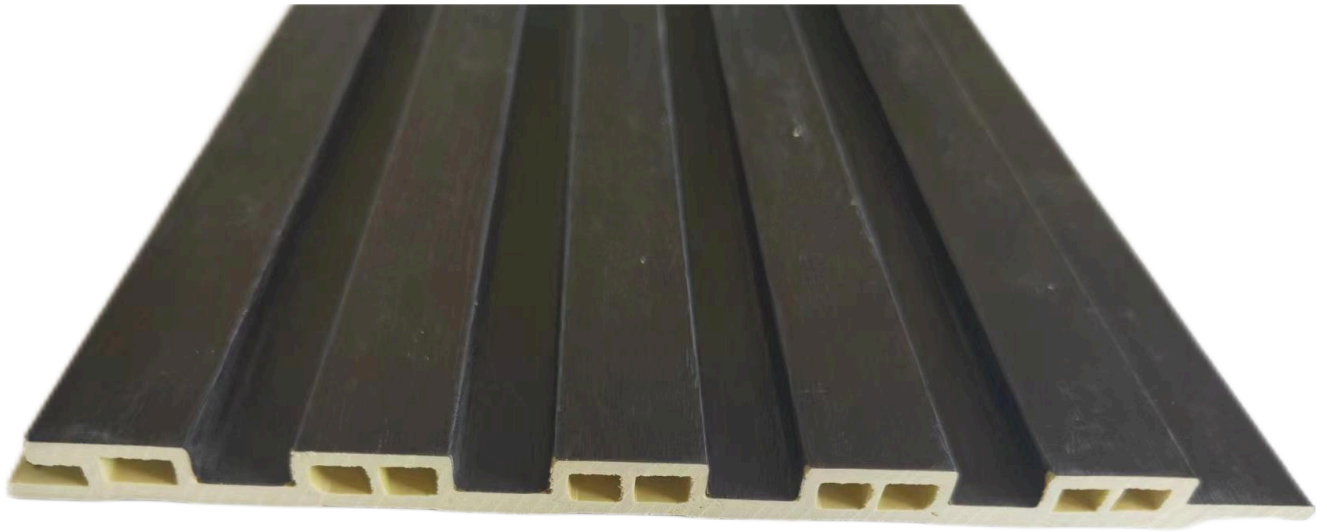

PRODUCT CODE: #AC

MOULDINGS

Various sizes and colours

50 x 50 cm | Black

50 x 50 cm | Red

Call us: 876-883-2020 or 876-291-0632
email us: asiacaribeja@gmail.com