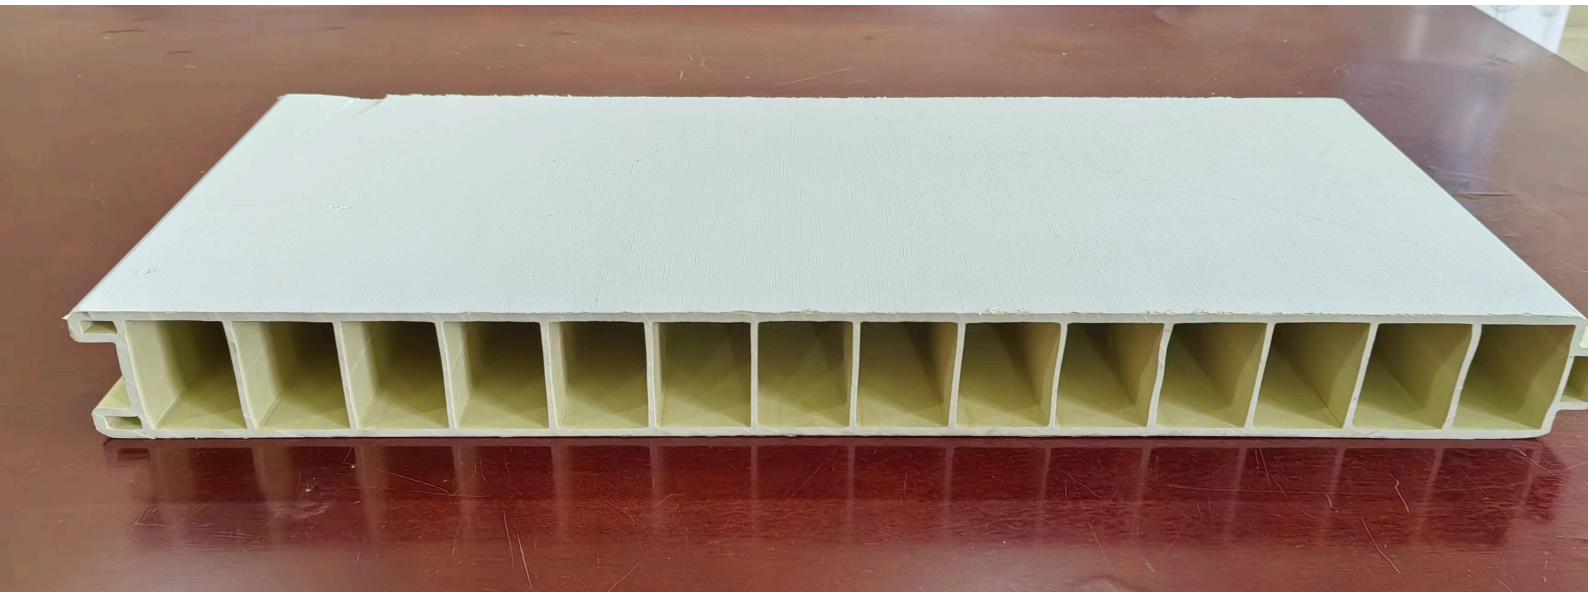

PRODUCT CODE: #AC

MOULDINGS

Various sizes and colours

50 x 50 cm | Black

50 x 50 cm | Red

Call us: 876-883-2020 or 876-291-0632
email us: asiacaribeja@gmail.com